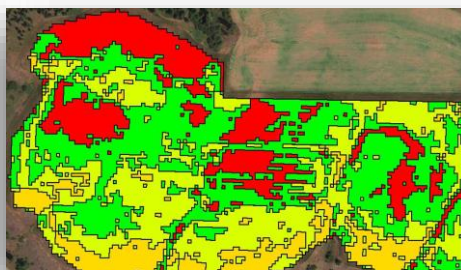

WWW.LANDPROEQUIPMENT.COM/AG-TECHNOLOGIES/