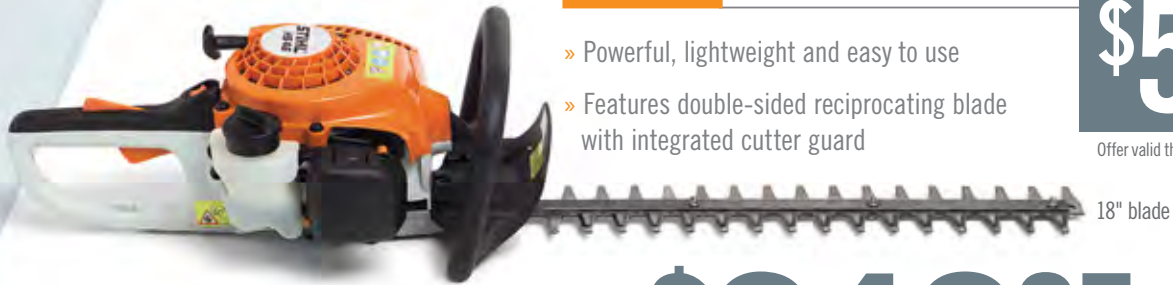

Model	NES-SRP
FS 131 R Loop Handle	\$399.95
FS 131 Bike Handle	\$439.95
FS 240 R Loop Handle	\$599.95
FS 240 Bike Handle	\$639.95
FS 311 Bike Handle	\$619.95
FS 360 C-EM Bike Handle Easy2Start™	\$999.95
FS 460 C-EM Bike Handle Easy2Start™	\$1,199.95
FS 560 C-EM Bike Handle Easy2Start™	\$1,399.95

Indicates products that are built in the United States from domestic and foreign parts and components.

HEDGE TRIMMERS

HS 45 HEDGE TRIMMER

- » Powerful, lightweight and easy to use
- » Features double-sided reciprocating blade with integrated cutter guard

**SAVE
\$50**

Offer valid through 6/30/18.

Model	NES-SRP	Blade Length
HSE 52	\$159.95	20"
HSE 70	\$199.95	24"
HS 56 C-E	\$399.95	24"
HS 82 R	\$539.95	24"
HS 82 R	\$569.95	30"
HS 82 T	\$539.95	24"
HS 82 T	\$569.95	30"
HS 87 R	\$569.95	30"
HS 87 T	\$569.95	30"
HS 87 T	\$589.95	40"

\$249⁹⁵
WAS \$299.95
NES-SRP

HS 46 C-E HEDGE TRIMMER

- » This well-balanced trimmer is the lightest gasoline-powered hedge trimmer in the STIHL line

\$369⁹⁵

EXTENDED REACH HEDGE TRIMMERS

HL 94 K (0°) EXTENDED REACH HEDGE TRIMMER